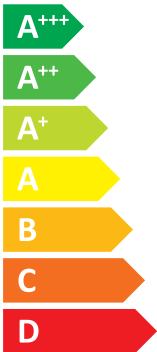

ENERG Y IJA
енергия · ενεργεια
IE IA

iTec XT 10 230-1
206667

Thermia

A++

A

ENERG Y IJA
енергия · ενεργεια
IE IA

iTec XT 10 230-1
206667

Thermia

Thermia

A++

A

Two icons showing sound power level: a house with a speaker icon and the text "- dB", and a house with a speaker icon and the text "56 dB".

Three icons showing energy consumption: a house with a speaker icon and "10 kW", a house with a speaker icon and "10 kW", and a house with a speaker icon and "10 kW".

A++

A+++

Two icons showing sound power level: a house with a speaker icon and the text "- dB", and a house with a speaker icon and the text "56 dB".

Four icons showing energy consumption: a house with a speaker icon and "10 kW", a house with a speaker icon and "10 kW", a house with a speaker icon and "10 kW", and a house with a speaker icon and "10 kW".

Two icons of a house with sound waves. The top one is labeled "- dB". The bottom one is labeled "59 dB".

Legend for power consumption: three squares of increasing size and color (dark blue, medium blue, light blue) next to the text "13 kW".