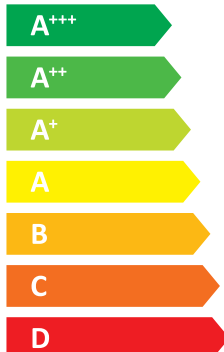

Thermia

A++

A

Two icons showing sound power level: a house with a speaker icon and the text "- dB", and a house with a speaker icon and the text "56 dB".

Three icons showing energy consumption: a house with a speaker icon and "10 kW", a house with a speaker icon and "10 kW", and a house with a speaker icon and "10 kW".

One icon showing energy consumption: a house with a speaker icon and "10 kW".

ENERG

енергия · ενεργεια

iTec XT 10 400V

206668

Thermia

55 °C

35 °C

A++

A+++

Two icons showing sound power level: a house with a speaker icon and the text "- dB", and a house with a speaker icon and the text "56 dB".

Four icons showing energy consumption: a house with a speaker icon and "10 kW", a house with a speaker icon and "10 kW", a house with a speaker icon and "10 kW", and a house with a speaker icon and "10 kW".

A++

A

Two icons representing sound power level: a house with a speaker icon and the text "- dB", and another house with a speaker icon and the text "60 dB".

Three icons representing energy consumption, each showing a square and the text "14 kW". The squares are dark blue, medium blue, and light blue.