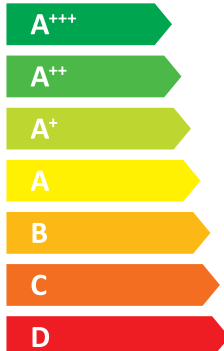

A++

A+++

Two icons of a house with sound waves. The top one is labeled "- dB". The bottom one is labeled "59 dB".

Legend for power consumption: three squares of increasing size and color (dark blue, medium blue, light blue) next to the text "13 kW".