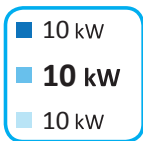

ENERG Y IJA
енергия · ενεργεια
IE IA

iTec XT 10 230-1
206667

Thermia

A++

A

ENERG Y IJA
енергия · ενεργεια
IE IA

iTec XT 10 230-1
206667

Thermia

Thermia

A++

A

Two icons showing sound power level: a house with a speaker icon and the text "- dB", and a house with a speaker icon and the text "56 dB".

Three icons showing energy consumption: a house with a speaker icon and "10 kW", a house with a speaker icon and "10 kW", and a house with a speaker icon and "10 kW".

A++

A+++

Two icons showing sound power level: a house with a speaker icon and the text "- dB", and a house with a speaker icon and the text "56 dB".

Four icons showing energy consumption: a house with a speaker icon and "10 kW", a house with a speaker icon and "10 kW", a house with a speaker icon and "10 kW", and a house with a speaker icon and "10 kW".

Four icons representing energy consumption, each showing a square with a diagonal line and the text "14 kW". The squares are dark blue, medium blue, light blue, and very light blue.