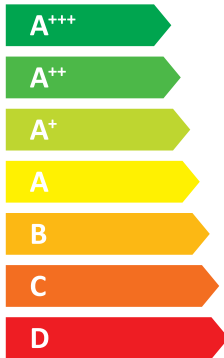

ENERG Y IJA
енергия · ενεργεια IE IA

iTec XT 14 230-1
206669

Thermia

A++

A

- dB

59 dB

■ 13 kW
■ **13** kW
■ 13 kW

ENERG Y IJA
енергия · ενεργεια IE IA

iTec XT 14 230-1
206669

Thermia

55 °C

35 °C

A++

A+++

- dB

59 dB

■ 13
■ **13**
■ 13
kW

■ 13
■ **13**
■ 13
kW