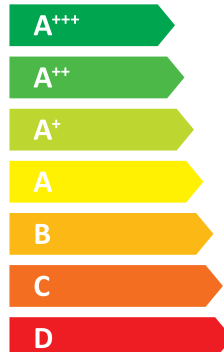

ENERG Y IJA
енергия · ενεργεια
IE IA

iTec XT 10 230-1
206667

Thermia

55 °C

35 °C

A++

A+++