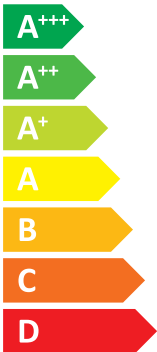

ENERG Y IJA
енергия · ενεργεια
IE IA

iTec XT 16 400V
206672

Thermia

A++