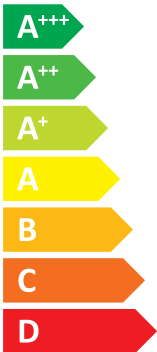

ENERG Y IJA
енергия · ενεργεια
IE IA

iTec XT 10 230-1
206667

Thermia

A++

A

ENERG Y IJA
енергия · ενεργεια
IE IA

iTec XT 10 230-1
206667

Thermia

Thermia

A++

A

Two icons showing sound power level: a house with a speaker icon and the text "- dB", and a house with a speaker icon and the text "56 dB".

Three icons showing energy consumption: a house with a speaker icon and "10 kW", a house with a speaker icon and "10 kW", and a house with a speaker icon and "10 kW".

A++

A+++

Two icons showing sound power level: a house with a speaker icon and the text "- dB", and a house with a speaker icon and the text "56 dB".

Four icons showing energy consumption: a house with a speaker icon and "10 kW", a house with a speaker icon and "10 kW", a house with a speaker icon and "10 kW", and a house with a speaker icon and "10 kW".

Two icons of a house with sound waves. The top one is labeled "- dB". The bottom one is labeled "59 dB".

Legend for power consumption: three squares of increasing size and color (dark blue, medium blue, light blue) next to the text "13 kW".