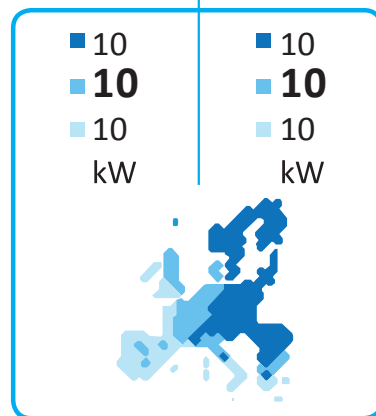

ENERG Y IJA
енергия · ενεργεια
IE IA

iTec XT 10 230-1
206667

Thermia

A++

A

ENERG Y IJA
енергия · ενεργεια
IE IA

iTec XT 10 230-1
206667

Thermia

55 °C

35 °C

A++

A+++