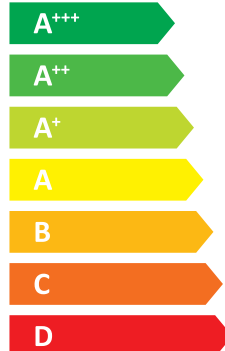

ENERG Y IJA
енергия · ενεργεια
IE IA

Calibra Eco Cool 12
400V BW 206944

Thermia

55 °C

35 °C

A+++

A+++