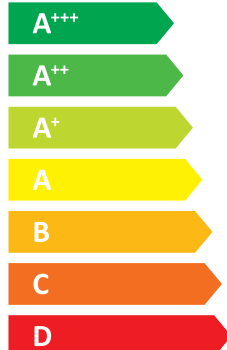

33 dB
0 dB

6 kW
7 kW
6 kW
7 kW