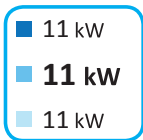

A+

Two icons representing sound power level: a house with a speaker icon and the text "33 dB", and a house with a speaker icon and the text "0 dB".

Legend for power consumption: three squares of increasing size (dark blue, medium blue, light blue) next to the text "6 kW".

ENERG Y IJA
енергия · ενεργεια
IE IA

Calibra Eco Cool 8
400V WW 206945

Thermia

55 °C

35 °C

A+++

A+++

Two icons representing sound power level: a house with a speaker icon and the text "33 dB", and a house with a speaker icon and the text "0 dB".

Legend for power consumption: two columns of three squares of increasing size (dark blue, medium blue, light blue) next to the text "6 kW" and "7 kW". Below the legend is a map of Europe.

ENERG Y IJA
енергия · ενεργεια
IE IA

Calibra Eco Cool 12
400V BW 206944

Thermia

A+++

A

ENERG Y IJA
енергия · ενεργεια
IE IA

Calibra Eco Cool 12
400V BW 206944

Thermia

55 °C