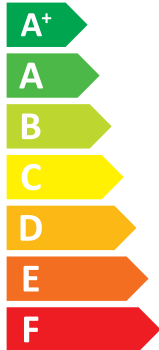

ENERG Y IJA
енергия · ενεργεια
IE IA

Calibra Eco Cool 8
400V BW 206943

Thermia

33 dB
0 dB

6 kW
6 kW
6 kW

ENERG Y IJA
енергия · ενεργεια
IE IA

Calibra Eco Cool 8
400V BW 206943

Thermia

A+

Two icons representing sound power level: a house with a speaker icon and the text "33 dB", and a house with a speaker icon and the text "0 dB".

Legend for power consumption: three squares of increasing size (dark blue, medium blue, light blue) next to the text "6 kW".

Legend for power consumption: two columns of three squares of increasing size (dark blue, medium blue, light blue) next to the text "6 kW" and "7 kW". Below the legend is a map of Europe.

ENERG Y IJA
енергия · ενεργεια
IE IA