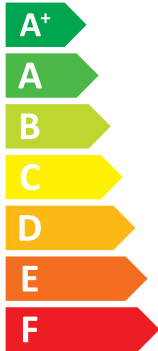

A+

Two icons representing sound power level: a house with a speaker icon and the text "33 dB", and a house with a speaker icon and the text "0 dB".

Legend for power consumption: three squares of increasing size (dark blue, medium blue, light blue) next to the text "6 kW".

Legend for power consumption: two columns of three squares of increasing size (dark blue, medium blue, light blue) next to the text "6 kW" and "7 kW". Below the legend is a map of Europe.

ENERG Y IJA
енергия · ενεργεια
IE IA

Calibra Eco Cool 12
400V BW 206944

Thermia

A+++

A

ENERG Y IJA
енергия · ενεργεια
IE IA

Calibra Eco Cool 12
400V BW 206944

Thermia

55 °C