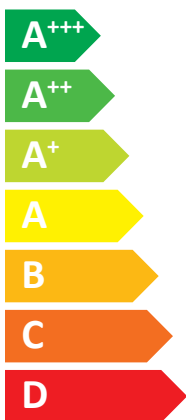

**ENERG**  
енергия · ενεργεια

Thermia

Calibra Cool 7 400V  
BW 203151

**A+++**

**A**

Two icons showing sound power levels: a speaker icon with sound waves and a house icon with sound waves.

**33 dB**

**00 dB**

Three colored squares representing power consumption: dark blue, medium blue, and light blue.

**06 kW**

**06 kW**

**06 kW**

An icon showing a clock face with a dashed line and a coin with an arrow pointing to it, symbolizing energy savings.