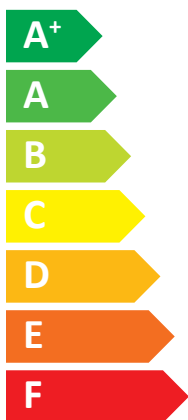

**ENERG**  
енергия · ενεργεια

Thermia

Calibra Cool 7 400V  
BW 203151

**A+++**

**A**

Two icons showing sound power levels: a speaker icon with sound waves and a house icon with sound waves.

**33 dB**

**00 dB**

Three colored squares representing power consumption: dark blue, medium blue, and light blue.

**06 kW**

**06 kW**

**06 kW**

An icon showing a clock face with a dashed line and a coin with an arrow pointing to it, symbolizing energy savings.