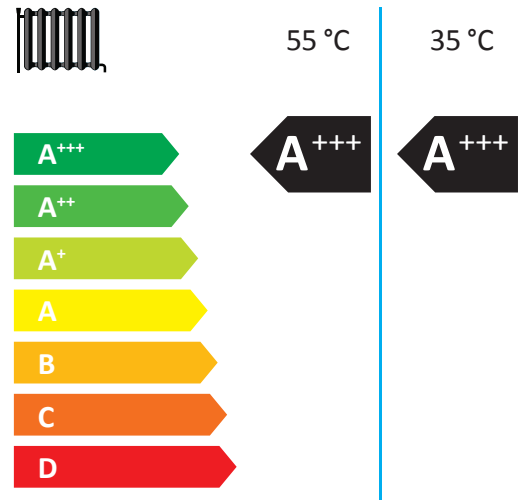

Thermia ATLAS 12 DUO 400V
086L6195

Thermia ATLAS 12 DUO 400V
086L6195

Thermia ATLAS 12 DUO 400V
086L6195