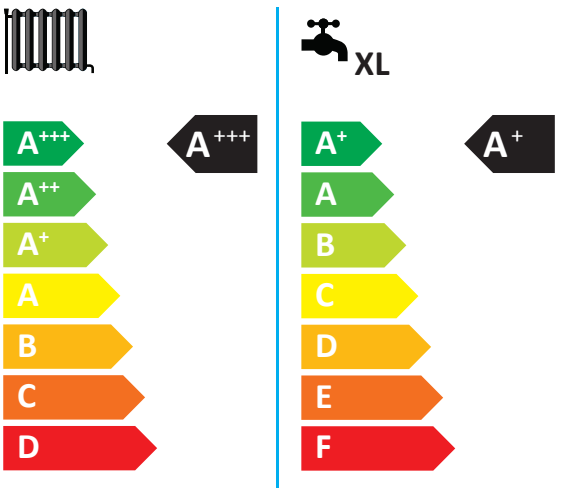

Thermia ATLAS 12 DUO 400V
086L6195

Thermia ATLAS 12 DUO 400V
086L6195

Thermia ATLAS 12 DUO 400V
086L6195