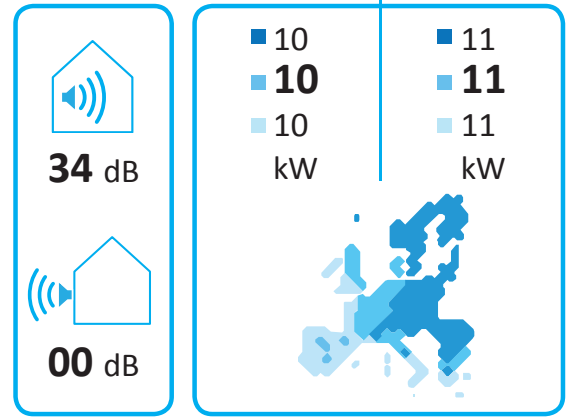

Thermia ATLAS 12 DUO 400V
086L6195

Thermia ATLAS 12 DUO 400V
086L6195

Thermia ATLAS 12 DUO 400V
086L6195