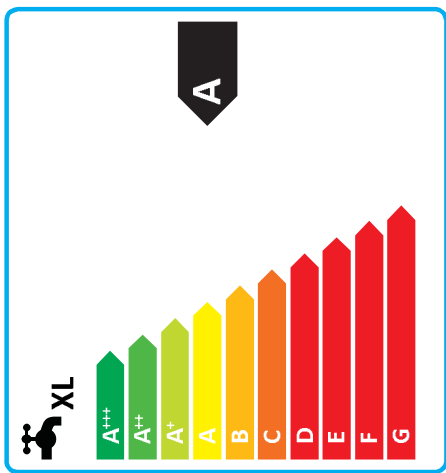

A

2015

811/2013