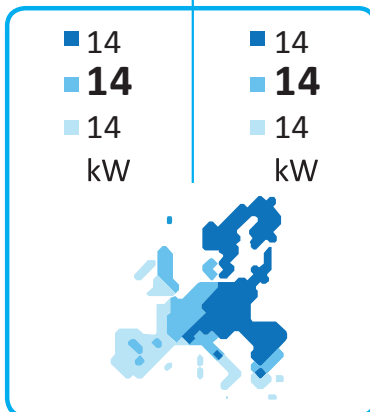

ENERG Y IJA
енергия · ενεργεια
IE IA

iTec XT 16 230-1
206671

Thermia

A++

A

ENERG Y IJA
енергия · ενεργεια
IE IA

iTec XT 16 230-1
206671

Thermia

55 °C

35 °C

A++

A+++