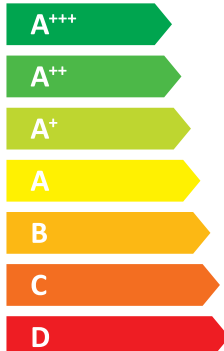

ENERG Y IJA
енергия · ενεργεια
IE IA

iTec XT 16 230-1
206671

Thermia

55 °C

35 °C

A++

A+++