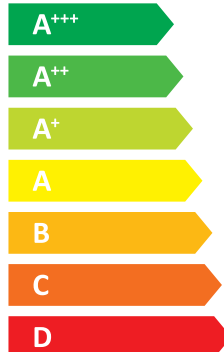

A

Two icons representing sound power levels: a house with a speaker icon and the text "- dB", and another house with a speaker icon and the text "60 dB".

Three icons representing energy consumption, each showing a square with a diagonal line and the text "14 kW". The squares are dark blue, medium blue, and light blue.

One icon representing energy consumption, showing a square with a diagonal line and the text "14 kW". The square is light blue.

ENERG Y IJA
енергия · ενεργεια
IE IA

iTec XT 16 400V
206672

Thermia

55 °C

35 °C

A++

A+++

Two icons representing sound power levels: a house with a speaker icon and the text "- dB", and another house with a speaker icon and the text "60 dB".

Four icons representing energy consumption, each showing a square with a diagonal line and the text "14 kW". The squares are dark blue, medium blue, light blue, and very light blue.