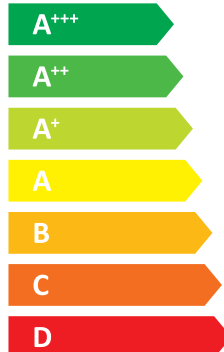

ENERG Y IJA
енергия · ενεργεια
IE IA

iTec XT 10 400V
206668

Thermia

55 °C

35 °C