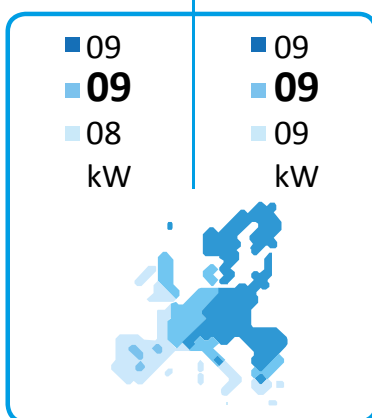

Thermia

Diplomat Duo Optimum 8

A++

A

Thermia

Diplomat Duo Optimum 8

55 °C

35 °C

A++

A++

Thermia

Diplomat Duo Optimum 8

A++

A

A++

+

□

+

X

+

X

+

□

A