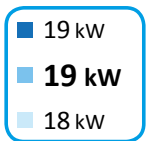

Thermia

Diplomat Duo Optimum 16

A⁺⁺

A

Thermia

Diplomat Duo Optimum 16

55 °C

35 °C

A⁺⁺

A⁺⁺

Thermia

Diplomat Duo Optimum 16

A⁺⁺

A