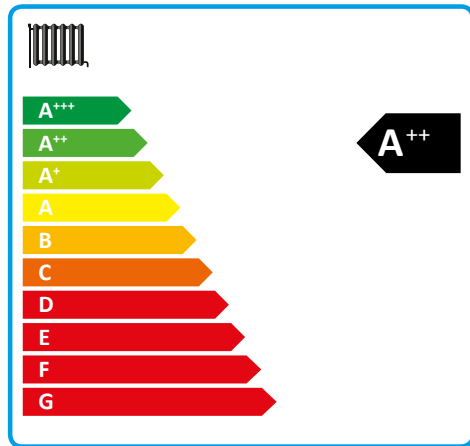

Thermia

Diplomat Duo Optimum 16

A⁺⁺

A

Thermia

Diplomat Duo Optimum 16

55 °C

35 °C

A⁺⁺

A⁺⁺

Thermia

Diplomat Duo Optimum 16

A⁺⁺

A