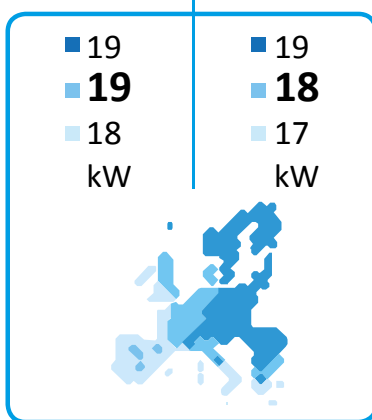

Thermia

Diplomat Duo Optimum 16

A⁺⁺

A

Thermia

Diplomat Duo Optimum 16

55 °C

35 °C

A⁺⁺

A⁺⁺

Thermia

Diplomat Duo Optimum 16

A⁺⁺

A