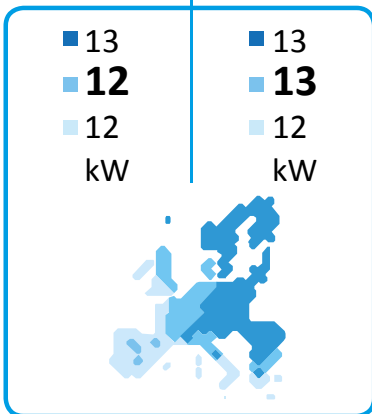

Thermia

Diplomat Duo Optimum 12

A++

A

Thermia

Diplomat Duo Optimum 12

55 °C

35 °C

A++

A++

Thermia

Diplomat Duo Optimum 12

A+++

A