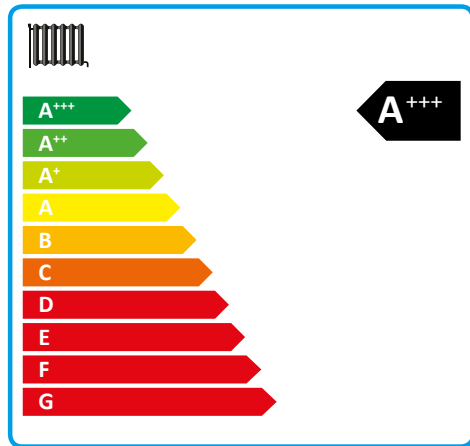

Thermia

Diplomat Duo Optimum 12

A++

A

Thermia

Diplomat Duo Optimum 12

55 °C

35 °C

A++

A++

Thermia

Diplomat Duo Optimum 12

A+++

A